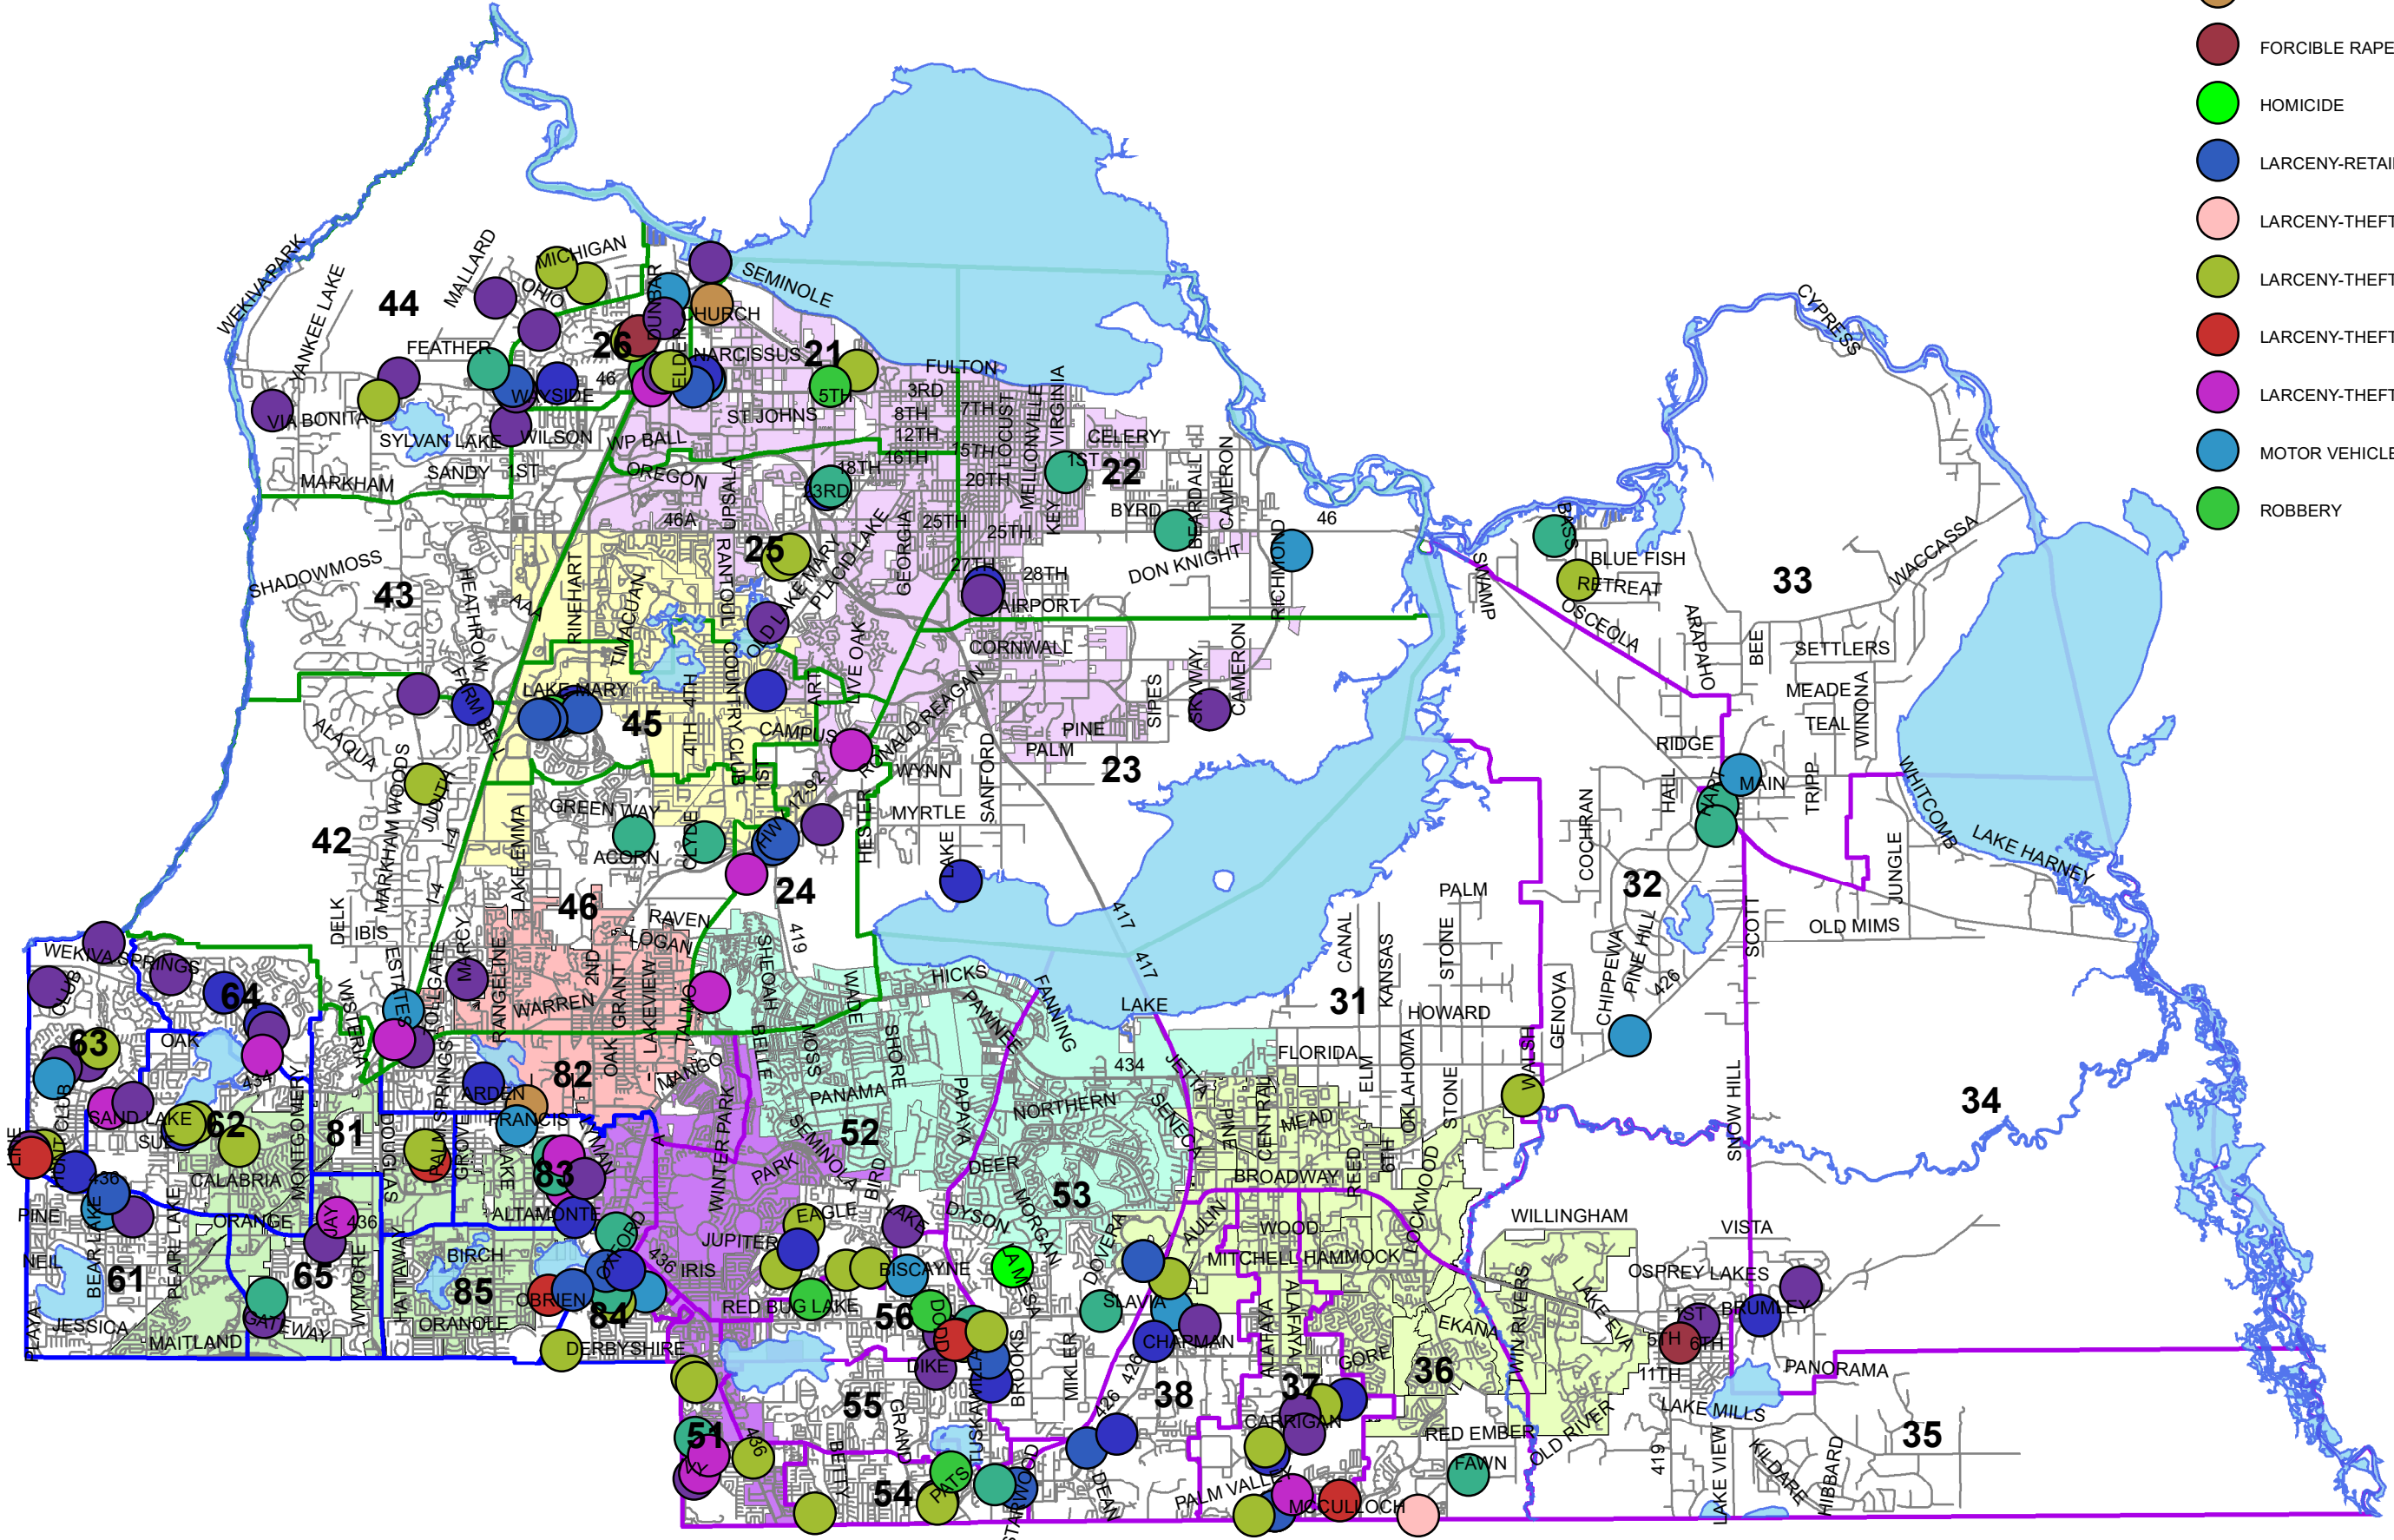

PART I CRIMES

06/01/2020 - 06/30/2020

- AGGRAVATED ASSAULT
- ALL OTHER LARCENY
- BURGLARY
- FORCIBLE FONDLING
- FORCIBLE RAPE
- HOMICIDE
- LARCENY-RETAIL THEFT/SHOPLIFTING
- LARCENY-THEFT FROM BUILDING
- LARCENY-THEFT FROM MOTOR VEHICLE/NO PARTS
- LARCENY-THEFT OF BICYCLES
- LARCENY-THEFT OF MOTOR VEHICLE PARTS/ACCESSORIES
- MOTOR VEHICLE THEFT
- ROBBERY

This map does not include incidents for which addresses could not be verified or geocoded.